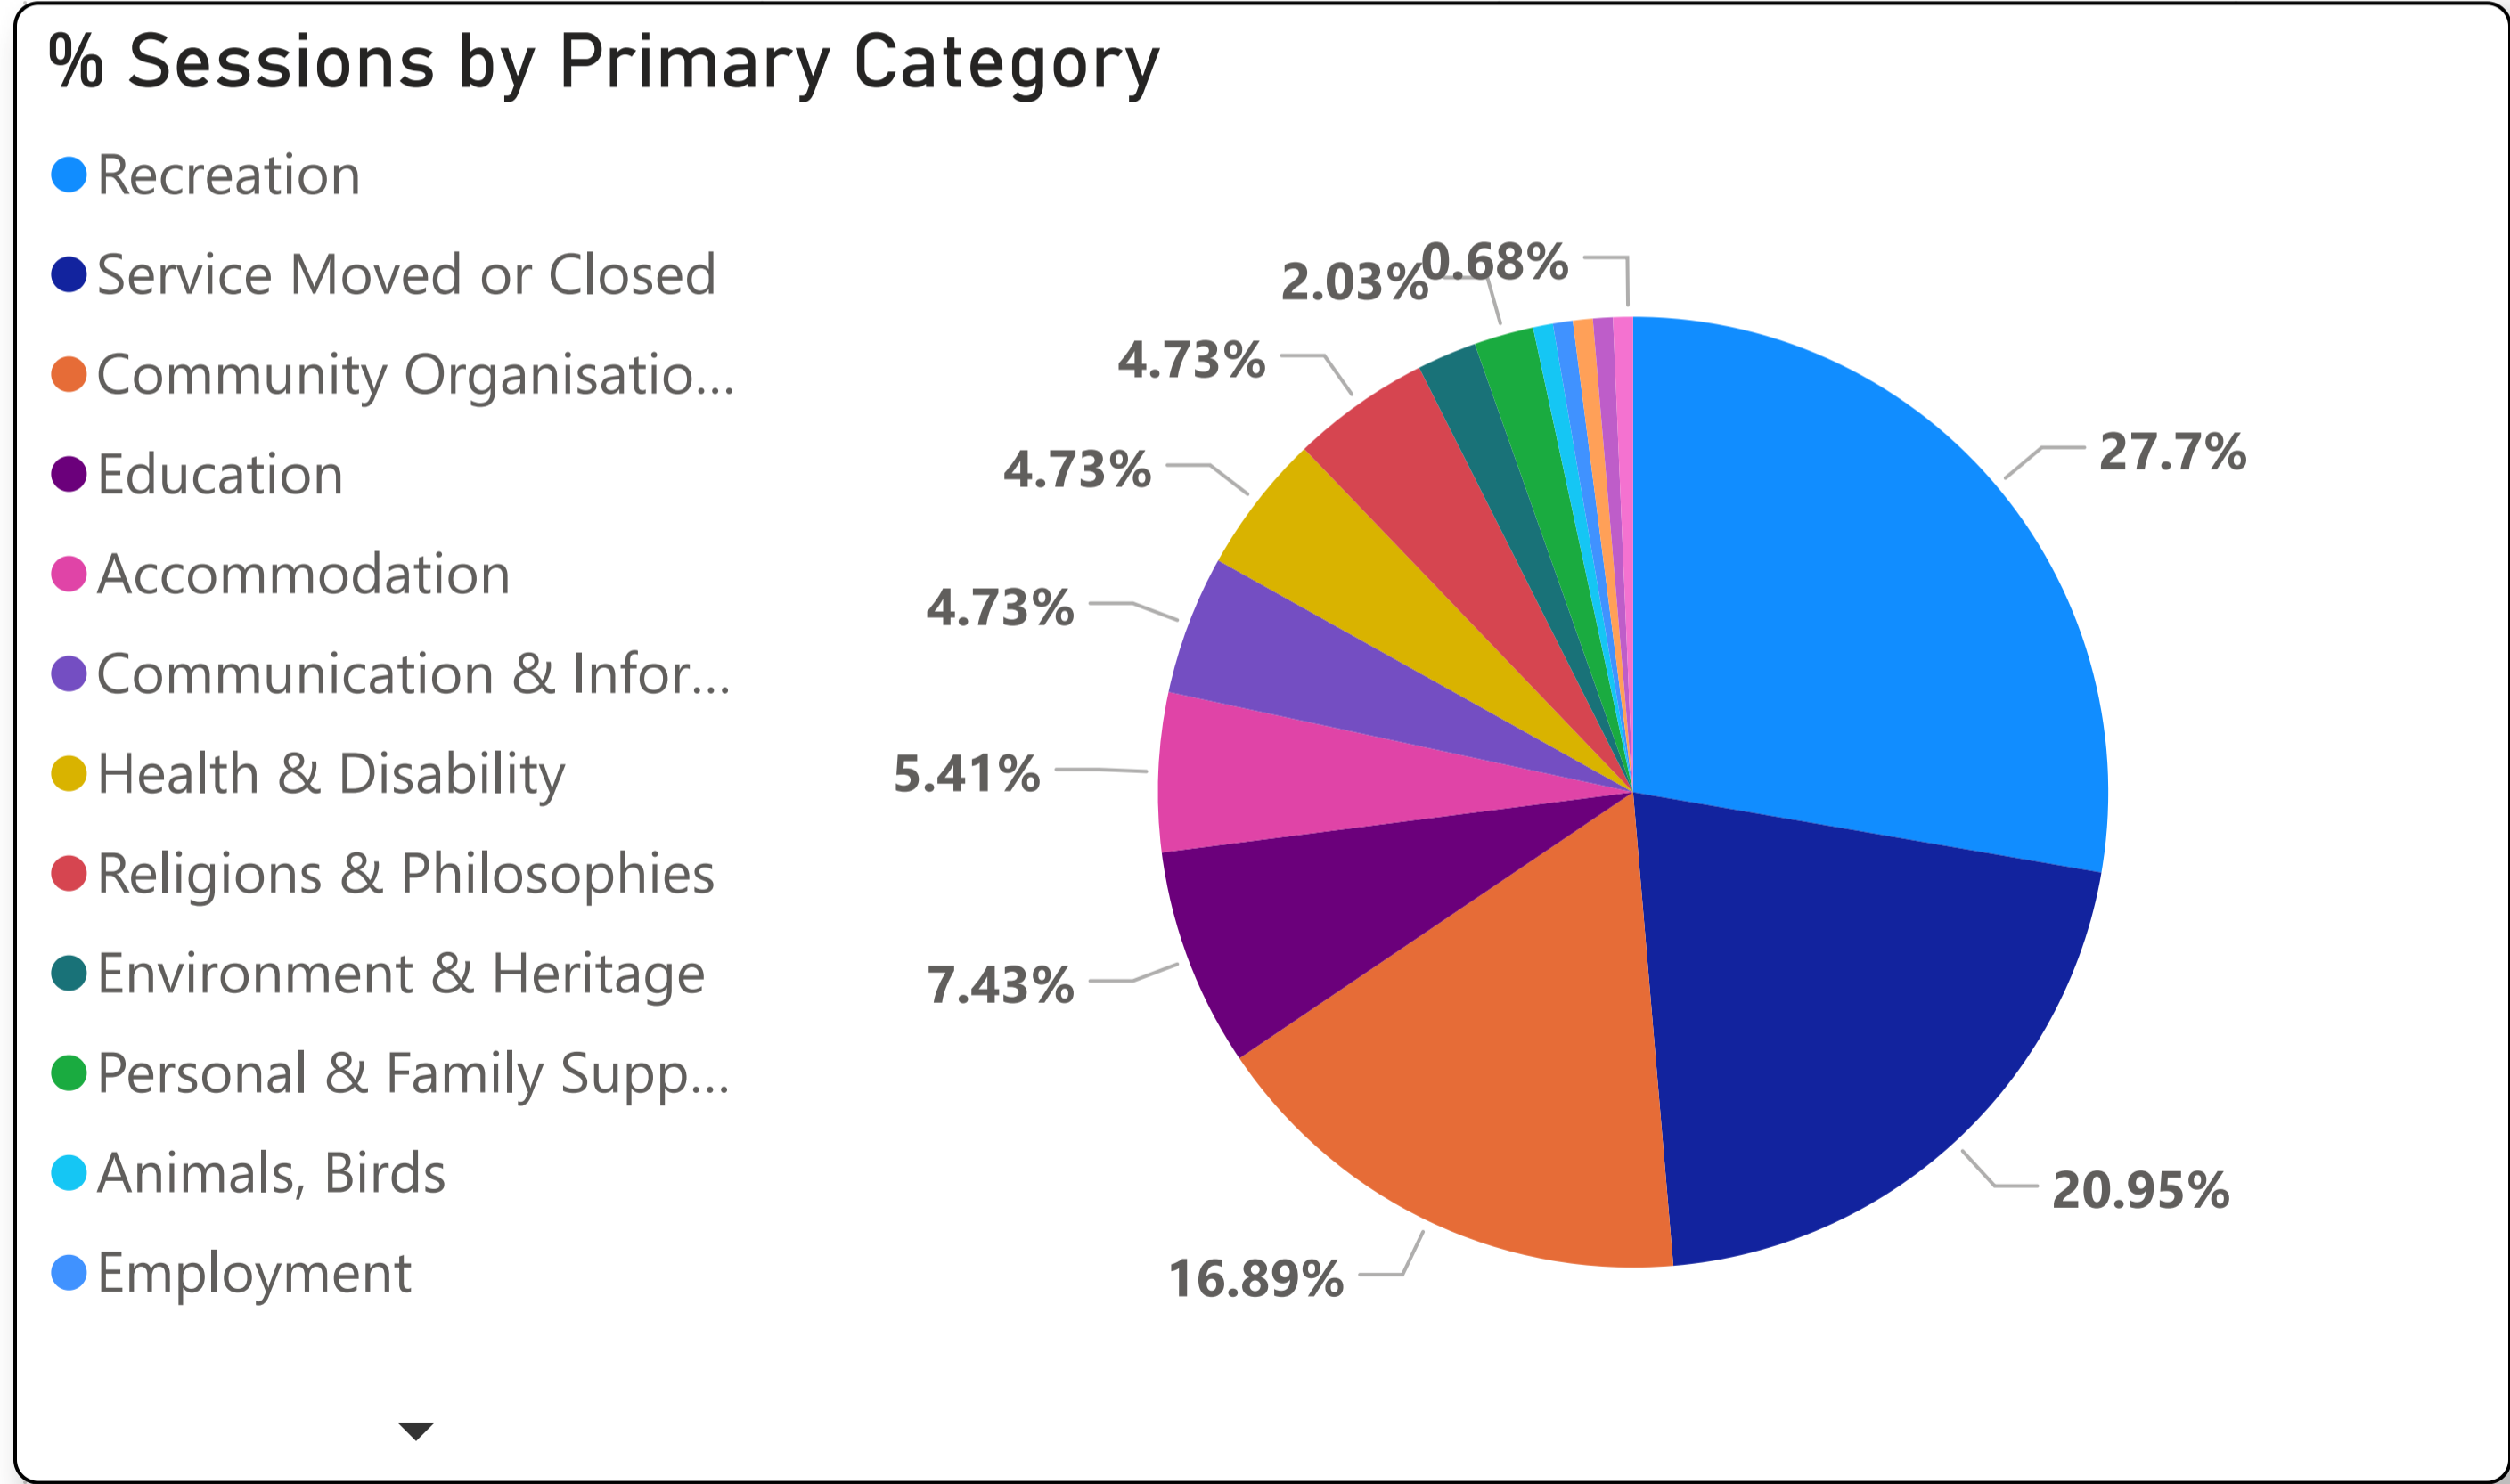

Wakefield Regional Council - Sessions by Primary Category (FY 2020-2021)

Wakefield Regional Council - Sessions by Organisations (FY 2020-2021)

% Sessions by Organisations

- Centenary Park, Snowto...
- Police Station - Hamley ...
- Hamley Bridge Memori...
- Balaklava Mill Court Ho...
- Police Station - Brinkwo...
- Blyth Golf Club
- Police Station - Snowto...
- Snowtown Community ...
- Police Station - Port Wa...
- Police Station - Balaklava
- Balaklava Football and ...
- South Hummocks Mod...