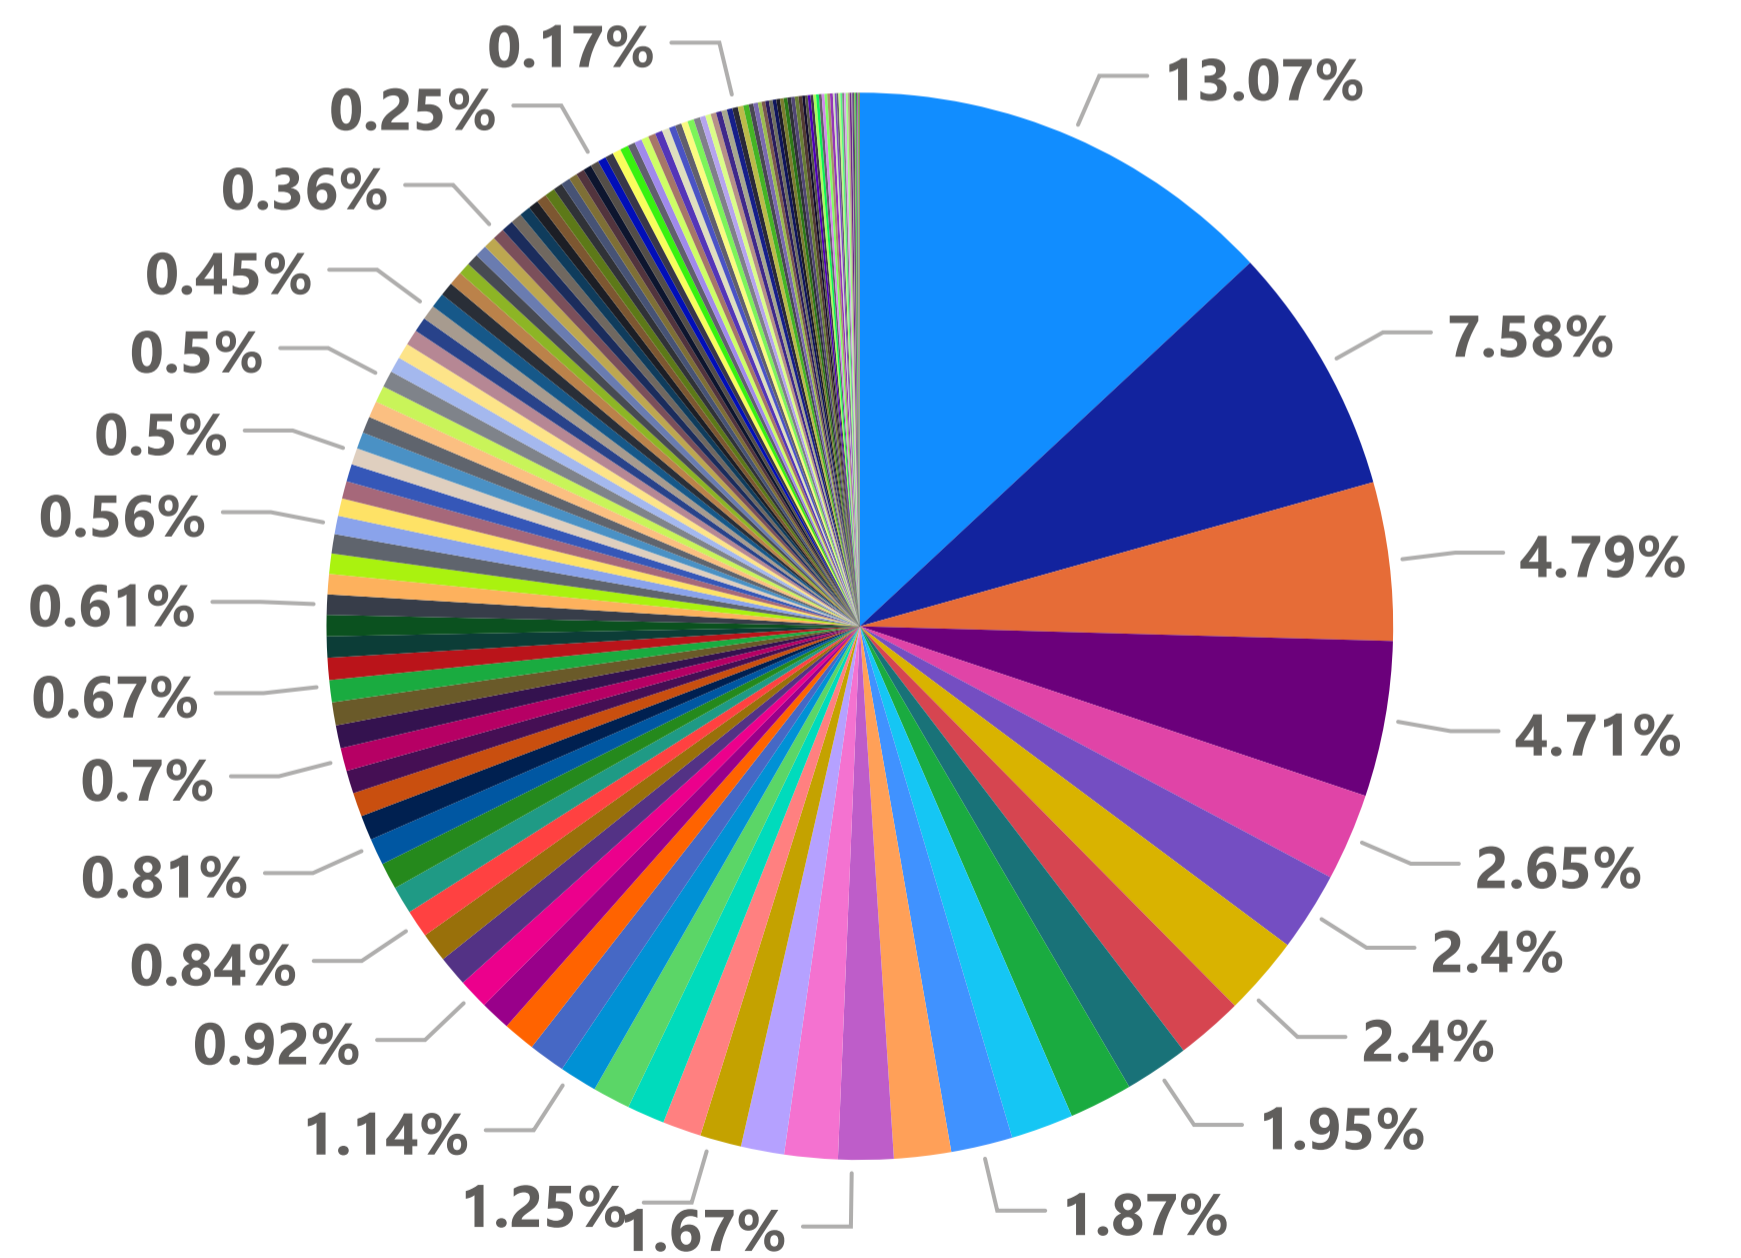

Wakefield Regional Council - Sessions by Primary Category (FY 2020-2021)

Wakefield Regional Council - Sessions by Organisations (FY 2020-2021)

% Sessions by Organisations

- Centenary Park, Snowto...
- Police Station - Hamley ...
- Hamley Bridge Memori...
- Balaklava Mill Court Ho...
- Police Station - Brinkwo...
- Blyth Golf Club
- Police Station - Snowto...
- Snowtown Community ...
- Police Station - Port Wa...
- Police Station - Balaklava
- Balaklava Football and ...
- South Hummocks Mod...