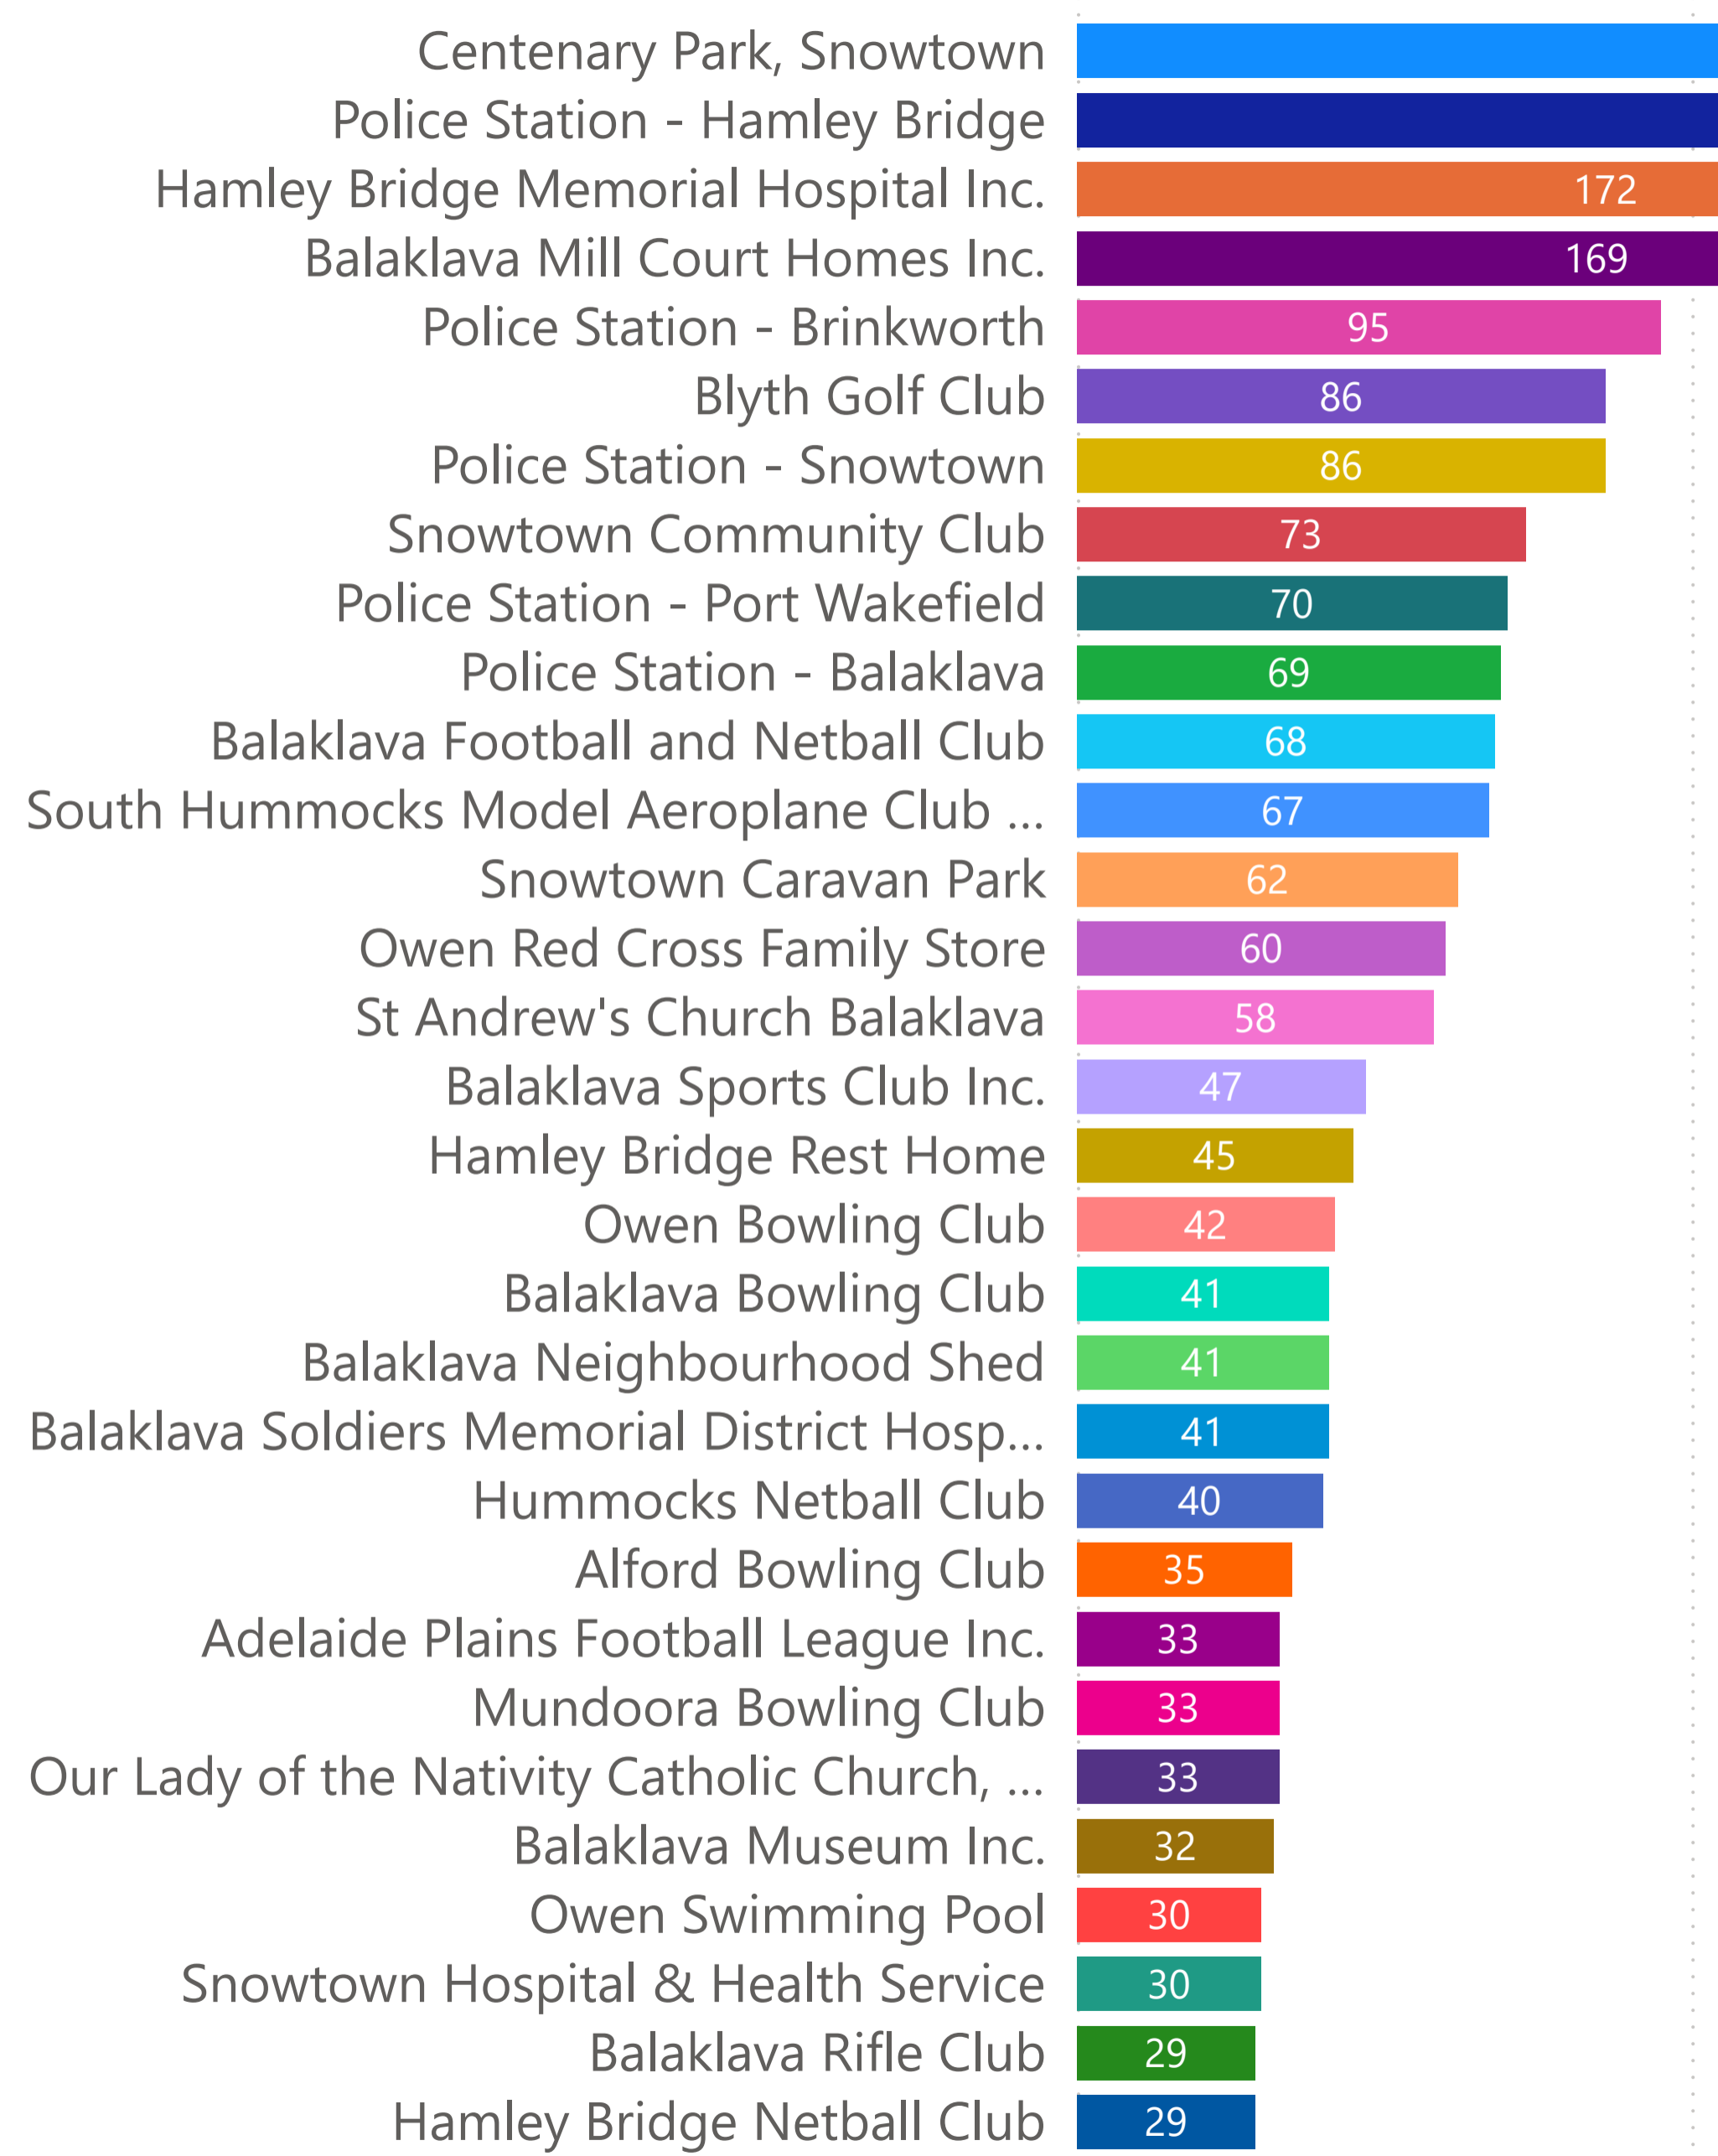

Wakefield Regional Council - Sessions by Primary Category (FY 2020-2021)

Wakefield Regional Council - Sessions by Organisations (FY 2020-2021)

% Sessions by Organisations

- Centenary Park, Snowto...
- Police Station - Hamley ...
- Hamley Bridge Memori...
- Balaklava Mill Court Ho...
- Police Station - Brinkwo...
- Blyth Golf Club
- Police Station - Snowto...
- Snowtown Community ...
- Police Station - Port Wa...
- Police Station - Balaklava
- Balaklava Football and ...
- South Hummocks Mod...

Organisation Name	Sum of Sessions
Adelaide Children's Hospital Auxiliary - Hamley Bridge	1
Adelaide Plains Football League Inc.	33
Agricultural Bureau – Owen	18
Alford Bowling Club	35
Alford Golf Club	13
Alford Progress Association	15
Anglican Church Balaklava	11
Australian Plants Society SA - Brinkworth Branch	3
Australian Red Cross - Hoyleton Group	3
Australian Red Cross - Snowtown Group	4
Avon Art & Craft Guild Inc.	12
Balaklava Basketball Club	18
Balaklava Bowling Club	41
Balaklava Caravan Park	22
Balaklava Community Arts	3
Balaklava Community Children's Centre	10
Balaklava Community Library	9
Total	3589