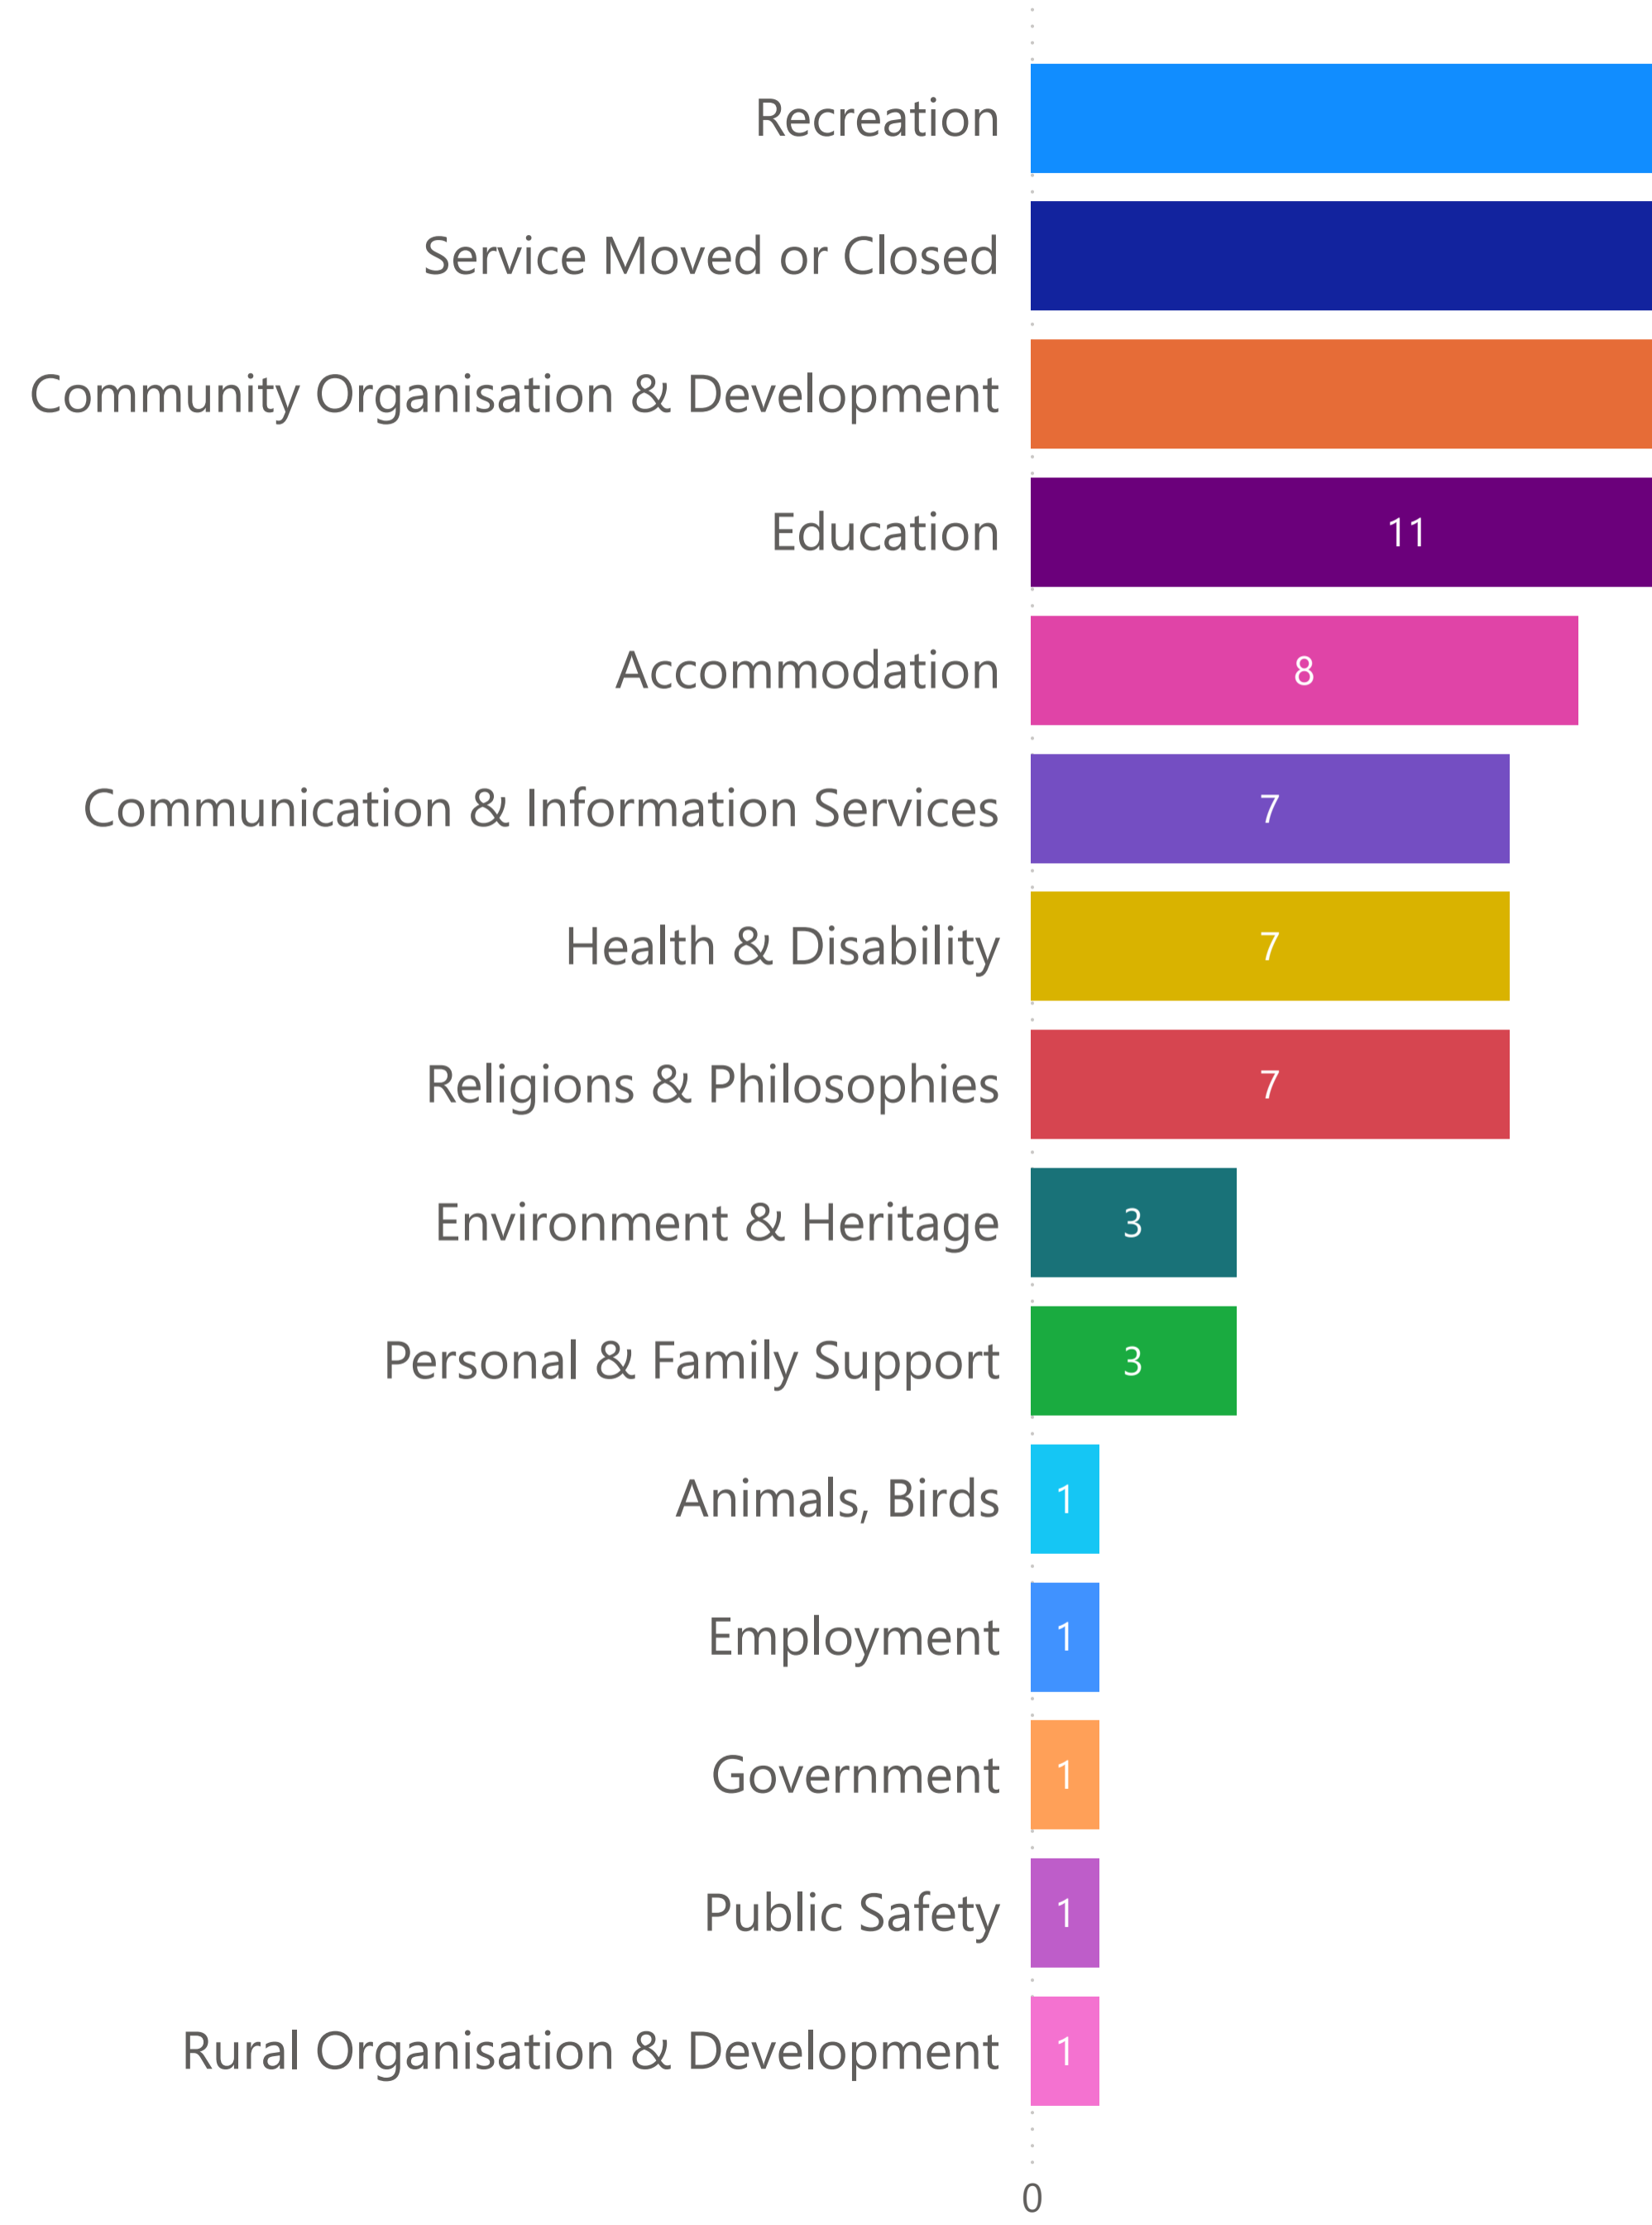

Wakefield Regional Council - Sessions by Primary Category (FY 2020-2021)

Wakefield Regional Council - Sessions by Organisations (FY 2020-2021)

% Sessions by Organisations

- Centenary Park, Snowto...
- Police Station - Hamley ...
- Hamley Bridge Memori...
- Balaklava Mill Court Ho...
- Police Station - Brinkwo...
- Blyth Golf Club
- Police Station - Snowto...
- Snowtown Community ...
- Police Station - Port Wa...
- Police Station - Balaklava
- Balaklava Football and ...
- South Hummocks Mod...

Primary Category, Organisation Name

- ▶ Accommodation
- ▶ Animals, Birds
- ▶ Communication & Information Services
- ▶ Community Organisation & Development
- ▶ Education
- ▶ Employment
- ▶ Environment & Heritage
- ▶ Government
- ▶ Health & Disability
- ▶ Personal & Family Support
- ▶ Public Safety
- ▶ Recreation
- ▶ Religions & Philosophies
- ▶ Rural Organisation & Development
- ▶ Service Moved or Closed

Organisation Name	Sum of Sessions
Adelaide Children's Hospital Auxiliary - Hamley Bridge	1
Adelaide Plains Football League Inc.	33
Agricultural Bureau – Owen	18
Alford Bowling Club	35
Alford Golf Club	13
Alford Progress Association	15
Anglican Church Balaklava	11
Australian Plants Society SA - Brinkworth Branch	3
Australian Red Cross - Hoyleton Group	3
Australian Red Cross - Snowtown Group	4
Avon Art & Craft Guild Inc.	12
Balaklava Basketball Club	18
Balaklava Bowling Club	41
Balaklava Caravan Park	22
Balaklava Community Arts	3
Balaklava Community Children's Centre	10
Balaklava Community Library	9
Total	3589